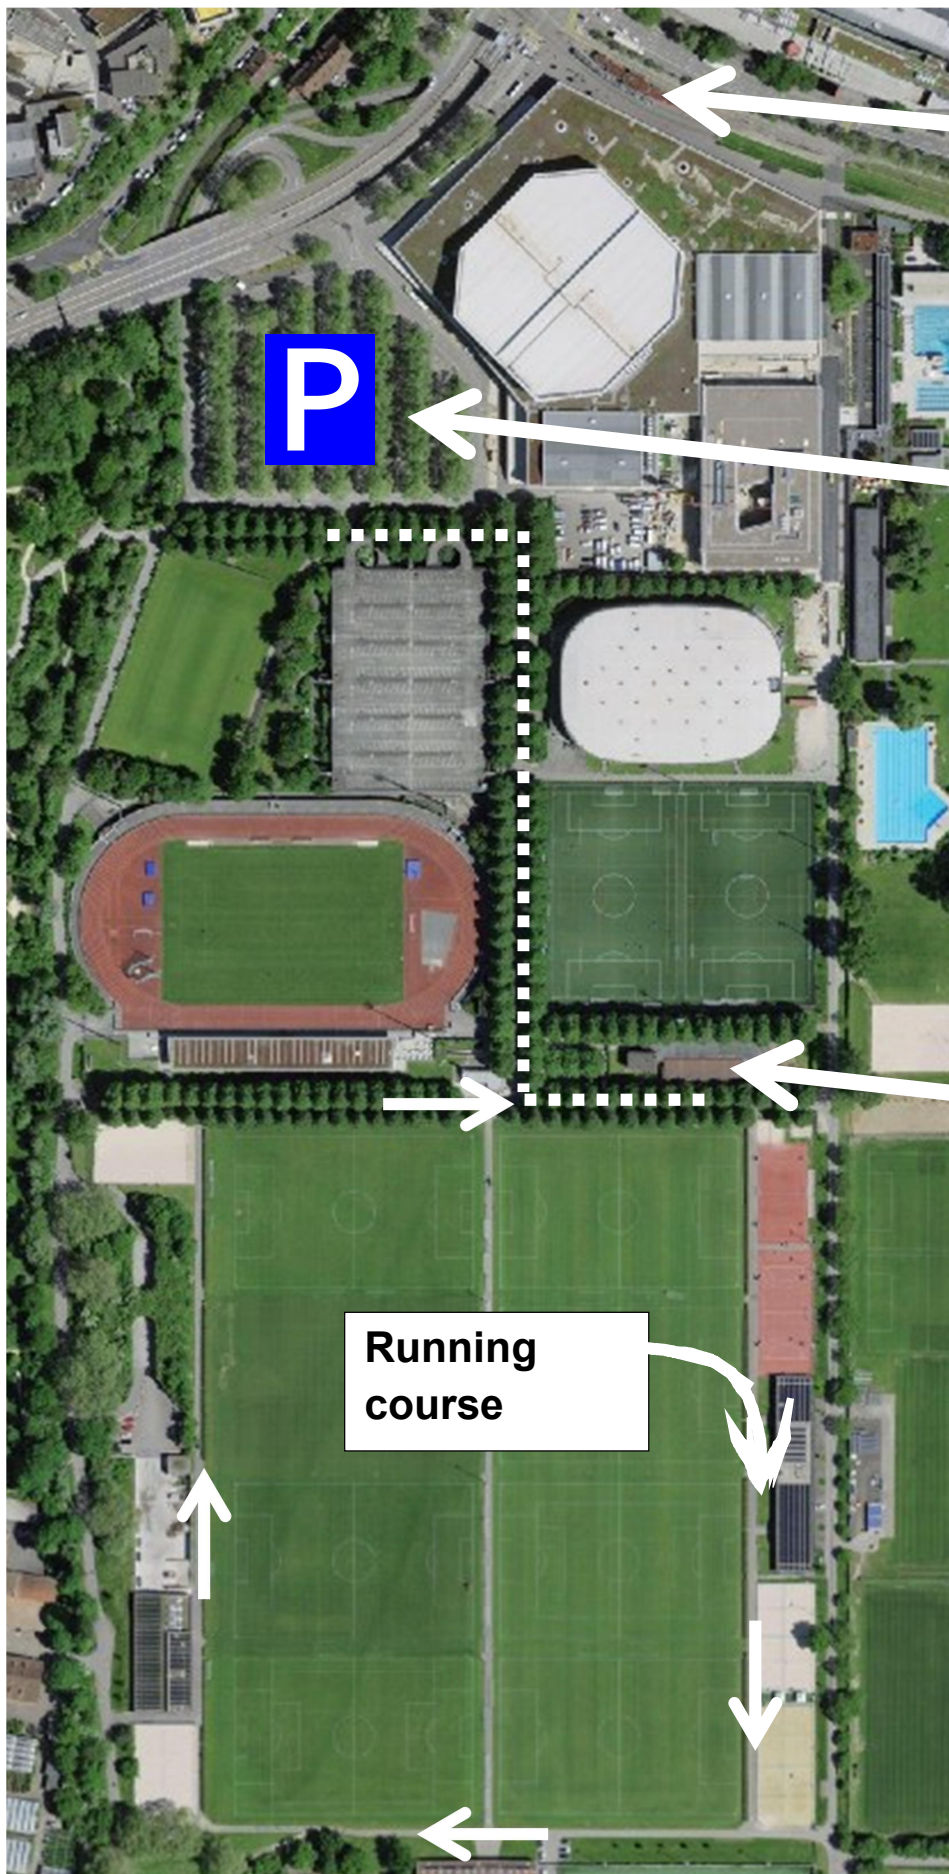

Sri Chinmoy 12+24 Stunden-Lauf Basel

Overview of the St. Jakob sports facility

Bus and Tram Station

**Parking, 15.-
Driving ban
from here.**

**..... 400m to
registration.**

**Shuttle bus
for luggage
and tents.**

Registration

**Running
course**